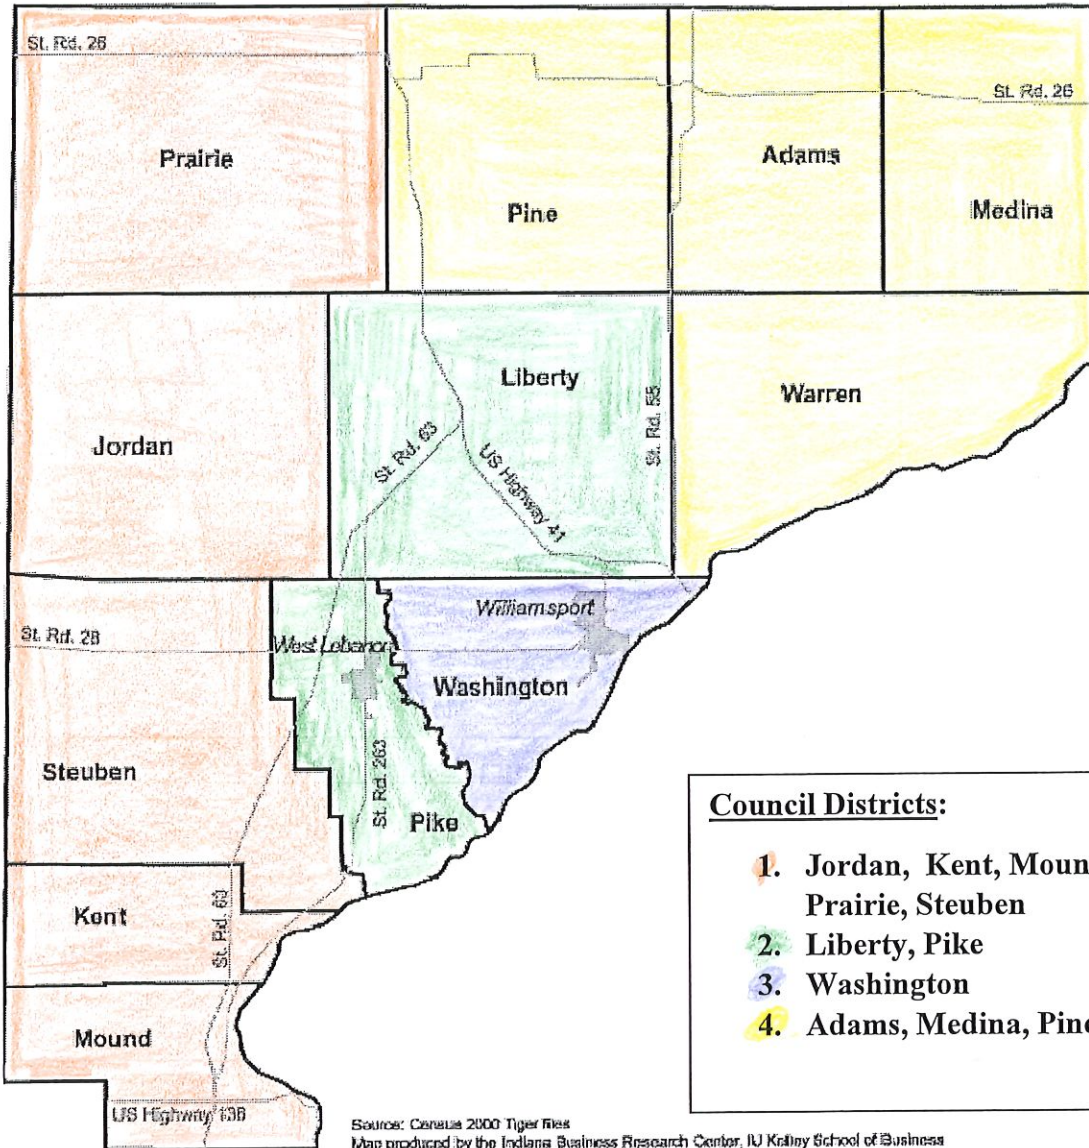

Warren County Townships

- Commissioner Districts:**
- 1. Pike, Washington
 - 2. Jordan, Kent, Mound, Prairie, Steuben
 - 3. Adams, Liberty, Medina, Pine, Warren

Warren County Townships

- Council Districts:**
1. Jordan, Kent, Mound, Prairie, Steuben
 2. Liberty, Pike
 3. Washington
 4. Adams, Medina, Pine, Warren

Source: Census 2000 Tiger files
 Map produced by the Indiana Business Research Center, IU Kelley School of Business