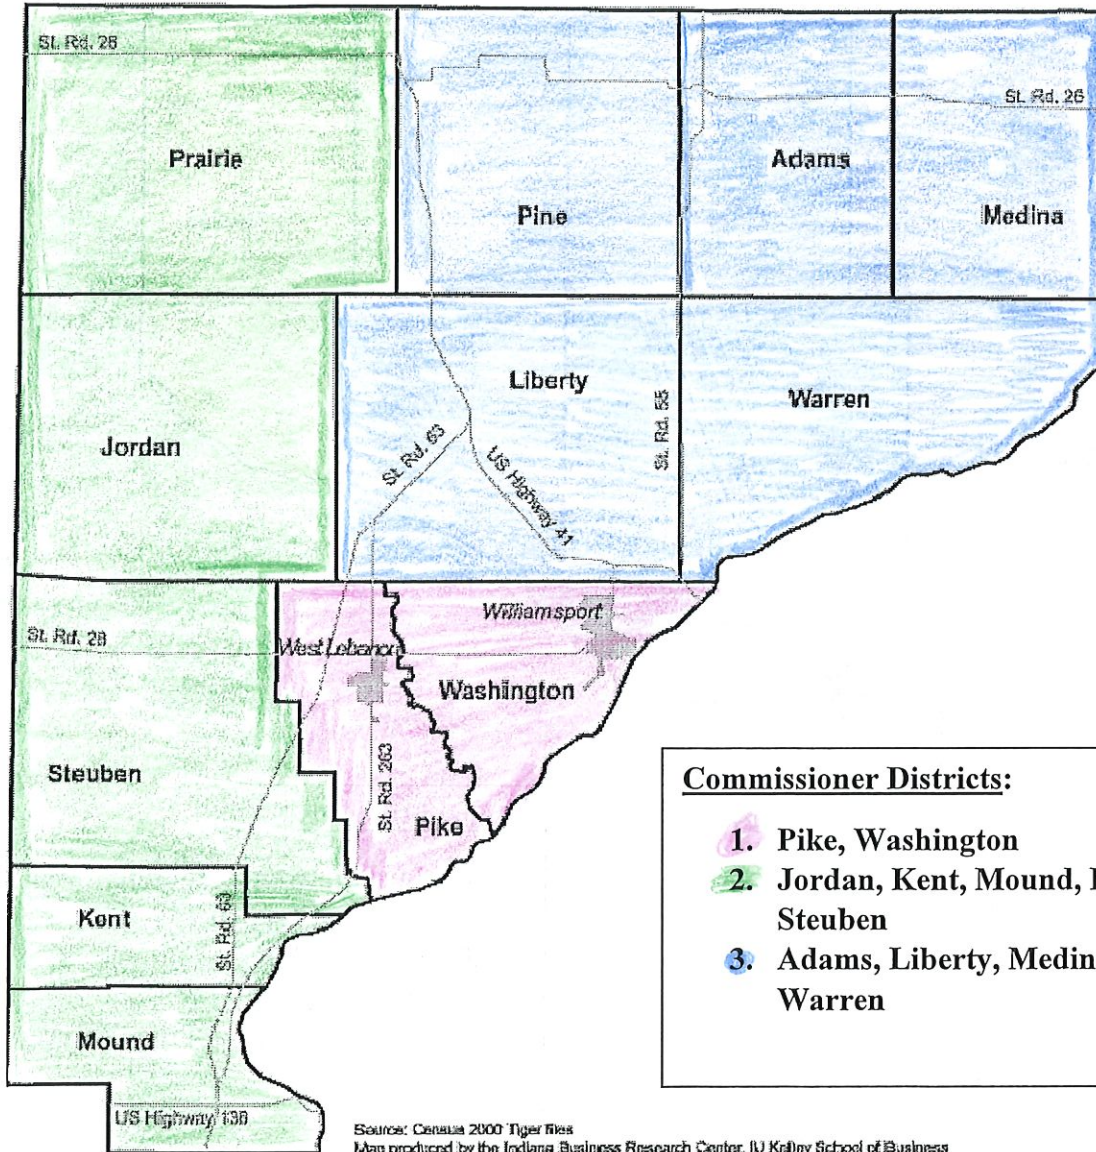

Warren County Townships

- Commissioner Districts:**
- 1. Pike, Washington
 - 2. Jordan, Kent, Mound, Prairie, Steuben
 - 3. Adams, Liberty, Medina, Pine, Warren

Warren County Townships

- Council Districts:**
1. Jordan, Kent, Mound, Prairie, Steuben
 2. Liberty, Pike
 3. Washington
 4. Adams, Medina, Pine, Warren

Source: Census 2000 Tiger files
 Map produced by the Indiana Business Research Center, IU Kelley School of Business